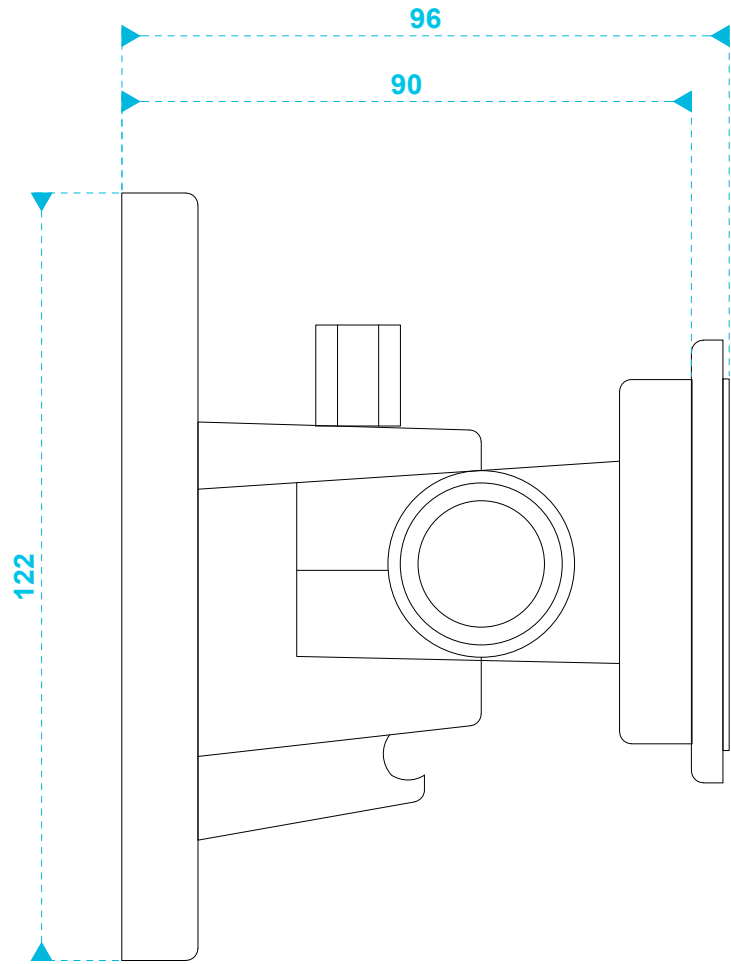

**model name**

**product type**

**file modification date**

**unit of measurement**

MASKC bracket (front view)

loudspeaker bracket

2017-06-09

mm

**model name**

**product type**

**file modification date**

**unit of measurement**

MASKC bracket (side view)

loudspeaker bracket

2017-06-09

mm