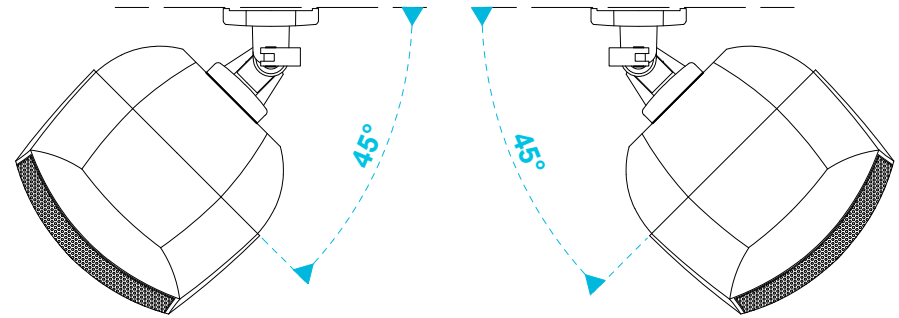

model name	product type	file modification date	unit of measurement
MASKC bracket (top & bottom)	loudspeaker bracket	2017-06-09	mm

side view

top view

model name

product type

file modification date

unit of measurement

MASK6C horizontal mounting

cabinet loudspeaker

2018-12-10

degrees

side view

top view

model name

product type