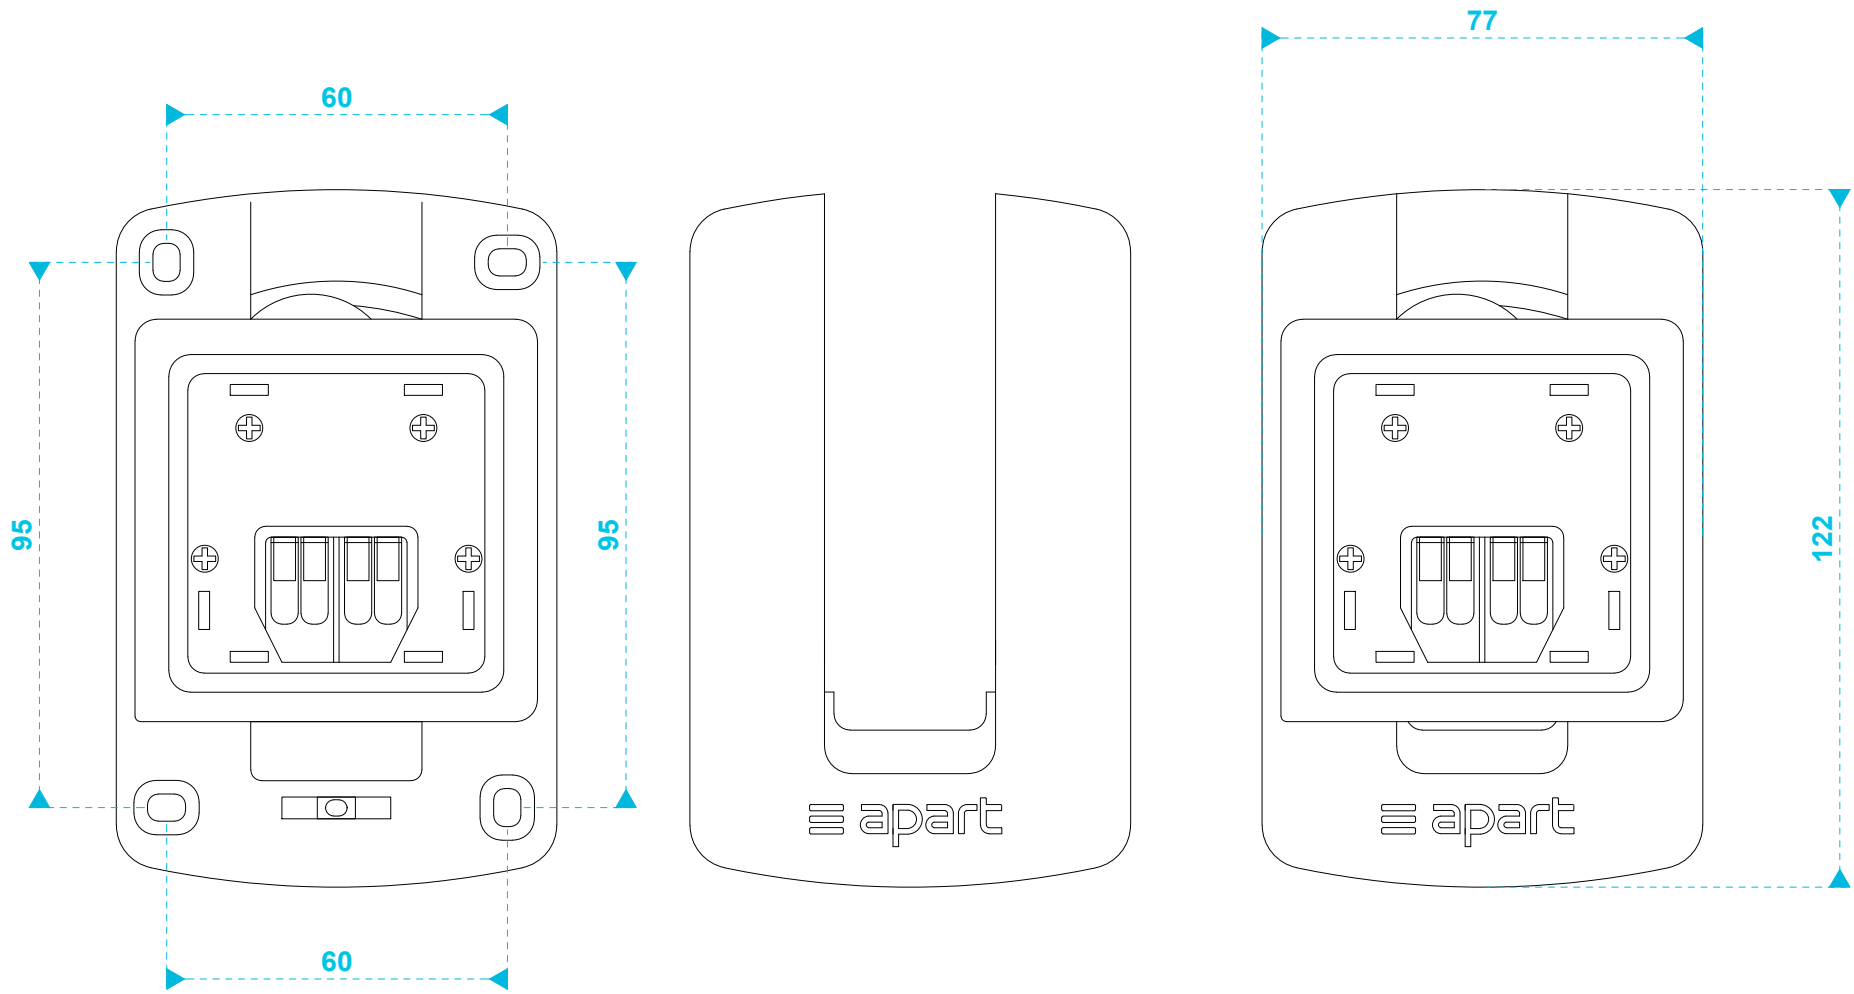

**model name**

MASKC bracket

**product type**

loudspeaker bracket

**file modification date**

2017-06-09

**unit of measurement**

mm

**model name**

**product type**

**file modification date**

**unit of measurement**

MASKC bracket (front view)

loudspeaker bracket

2017-06-09

mm

**model name**

**product type**

**file modification date**

**unit of measurement**

MASKC bracket (side view)

loudspeaker bracket

2017-06-09

mm