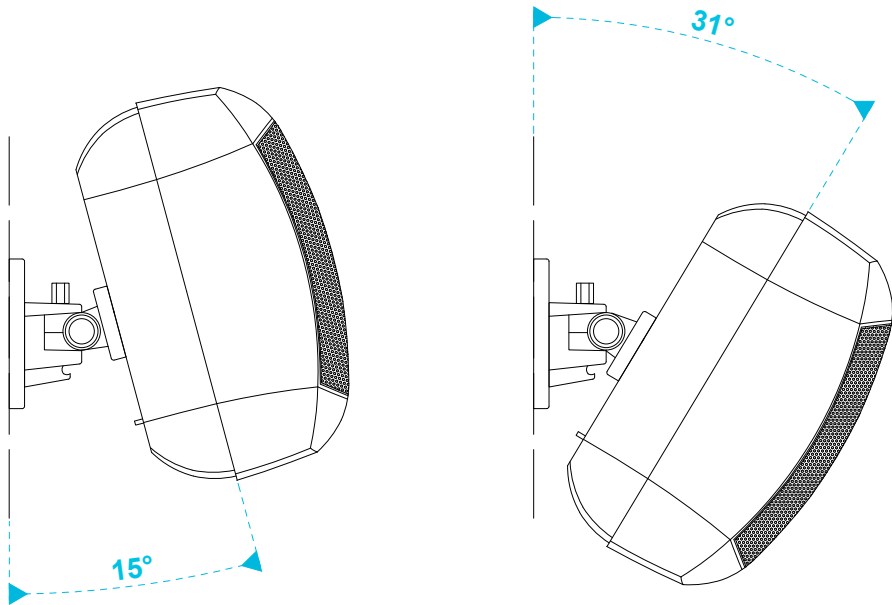

**model name**

**product type**

**file modification date**

**unit of measurement**

MASKC bracket (side view)

loudspeaker bracket

2017-06-09

mm

model name	product type	file modification date	unit of measurement
MASKC bracket (top & bottom)	loudspeaker bracket	2017-06-09	mm

side view

top view

model name

product type

file modification date

unit of measurement

MASK6C horizontal mounting

cabinet loudspeaker

2018-12-10

degrees

side view

top view

model name

product type