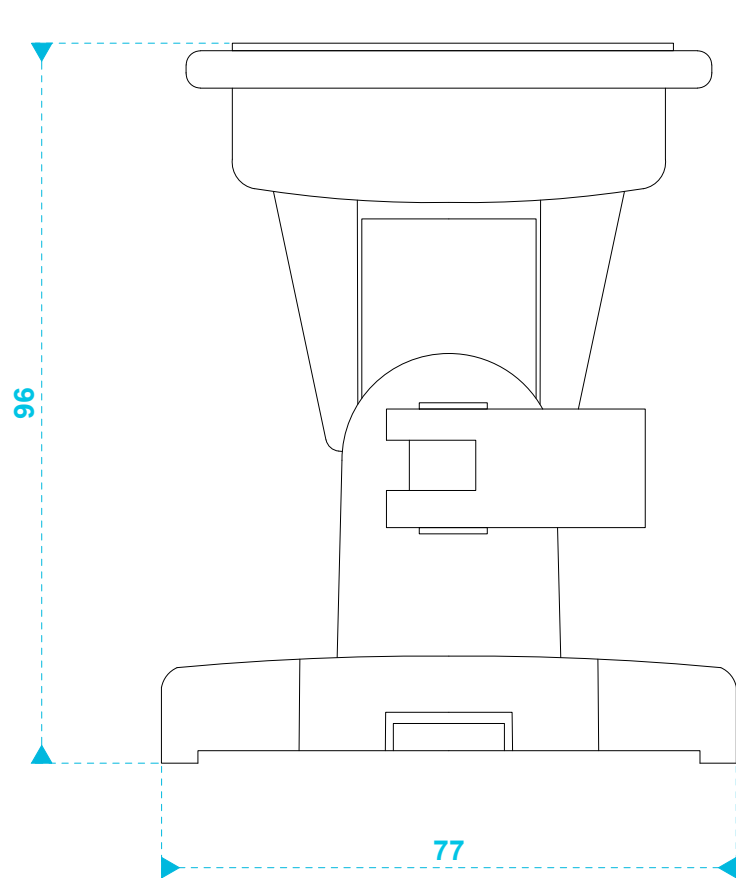

**model name**

**product type**

**file modification date**

**unit of measurement**

MASKC bracket (side view)

loudspeaker bracket

2017-06-09

mm

model name	product type	file modification date	unit of measurement
MASKC bracket (top & bottom)	loudspeaker bracket	2017-06-09	mm

side view

top view

model name

product type

file modification date

unit of measurement