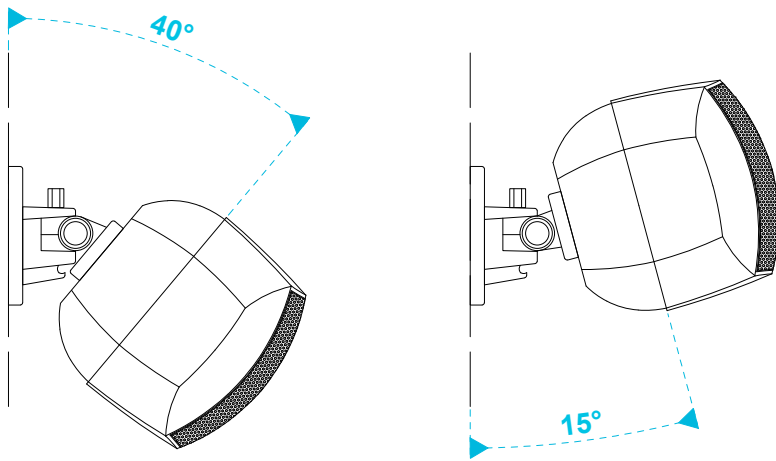

**model name**

**product type**

**file modification date**

**unit of measurement**

MASKC bracket (side view)

loudspeaker bracket

2017-06-09

mm

model name	product type	file modification date	unit of measurement
MASKC bracket (top & bottom)	loudspeaker bracket	2017-06-09	mm

side view

top view

model name

product type

file modification date

unit of measurement