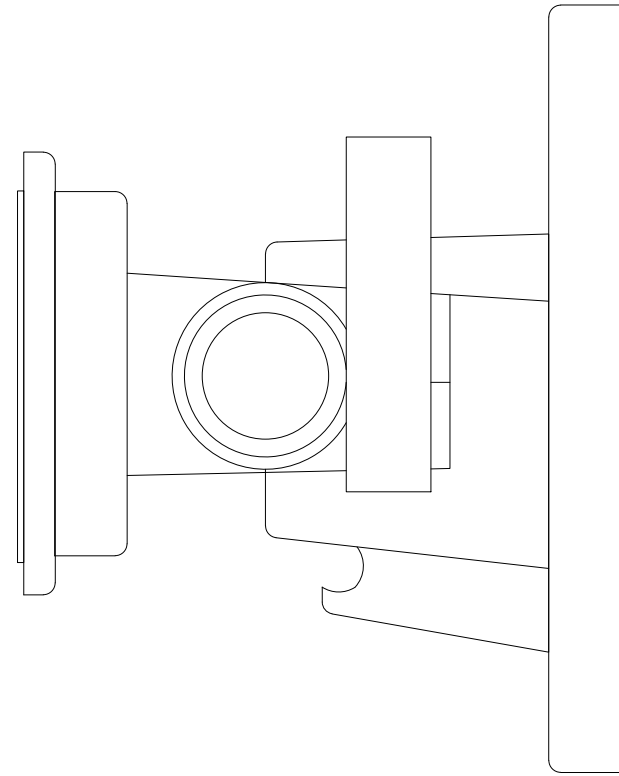

**model name**

**product type**

**file modification date**

**unit of measurement**

MASKC bracket (front view)

loudspeaker bracket

2017-06-09

mm

**model name**

**product type**

**file modification date**

**unit of measurement**

MASKC bracket (side view)

loudspeaker bracket

2017-06-09

mm