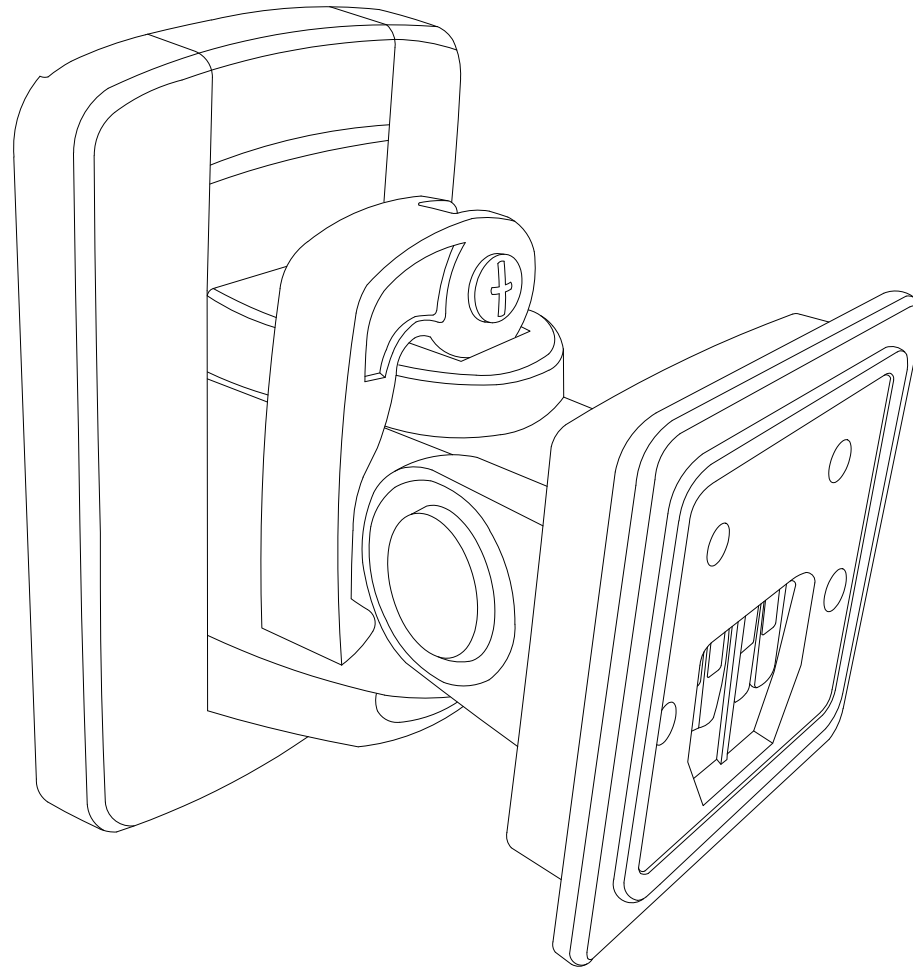

**model name**

MASK6C

**product type**

cabinet loudspeaker

**file modification date**

2017-05-30

**unit of measurement**

mm