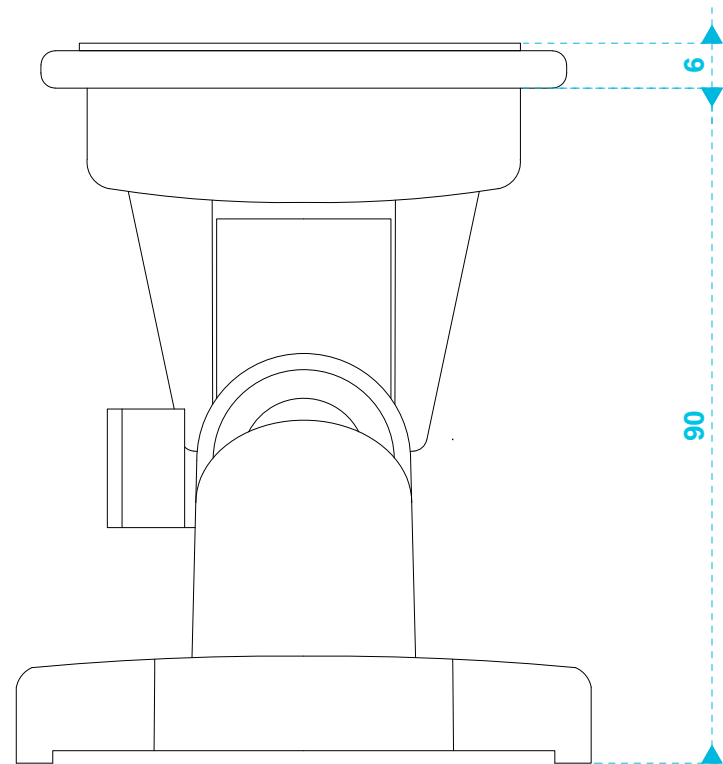

**model name**

**product type**

**file modification date**

**unit of measurement**

MASKC bracket (side view)

loudspeaker bracket

2017-06-09

mm

model name	product type	file modification date	unit of measurement
MASKC bracket (top & bottom)	loudspeaker bracket	2017-06-09	mm

side view

top view

model name

product type

file modification date

unit of measurement